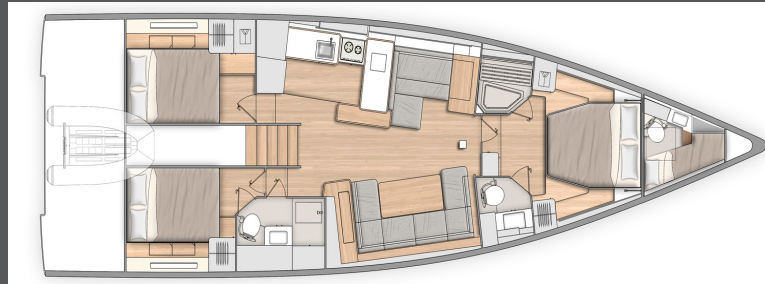

BENETAU OCEANIS YACHT 54

YACHT ID

WHITE BIRD

Yacht ID

YACHT BASIC INFORMATION

Producer/model	Beneteau Oceanis YACHT 54
Year of Production	2022
LOA (m)	17,12
Beam (m)	5,00
Draft (m)	2,50
Displacement (kg)	16.600
Engine (HP/kW)	YANMAR 4JH110 110 HP/ 80kW
Sail area, main & genoa (sqm)	128
Cabins	3 +1 Skipper
Heads	2+1
Steering wheels	2
Maximal crew number (MCR)	10
Diesel tank (l)	400
Water tank (l)	720
Call sign:	to be assigned
MMSI/DSC	to be assigned
Air Draught Mast (m)	24.00

Yacht Layout

3 CABINS, 2 HEADS, BOW CABIN, DOUBLE BERTH IN SALOON

YACHT DETAILED INFORMATION

Engine		Sails		Deck		Extra equipment		Water systems	
Engine	YANMAR	Main sail Roll	63,00 m2	Teak deck	YES	Power generator	YES 7,5 kW	Fresh water tanks	3
Model	4JH110	Furling Genoa	65,00 m2	Teak cockpit	YES	Air conditioning	YES	Water heater	YES 40l
Power	80 HP	Staysail	NO	Teak transoms	YES	Heating system	YES	Holding tanks	3
Drive type	Direct drive	Traveller:	YES	Sprayhood	YES	Water maker	NO	Quite flush El.toilets	3
Fuel tank	400l	Spi pole	NO	Bimini	YES	Diving Compressor	NO		
DOCK & GO	NO	Boom vang:	YES	Awning	YES	Bow Thruster	YES		
Cockpit		Instruments		Entertainment		Anchor & Dinghy		Electrical system	
Teak	YES	Autopilot	YES	Bluetooth	YES	Electrical Windlass	YES	Invertor 12/220 V	YES
Bathing platform	YES	Chart plotter	YES	USB, MP3	YES	Anchor	YES Delta	Batteries engine	2
Aft shower	YES	3 Data	YES	AUX port	YES	Chain	YES 60m	Batteries service	6
Cockpit fridge	NO	Wind instrument	YES	Speakers in Saloon & Cockpit	YES	Out board motor	YES 1,6 kW	Batteries thruster	2
Cockpit cushions	YES	Mag. compass	YES	TV & DVD	NO	Rib	YES 2,5 m	Shore supply	YES
Icemaker	NO	VHF/DSC station	YES			Winch for davids	NO	USB plugs	YES